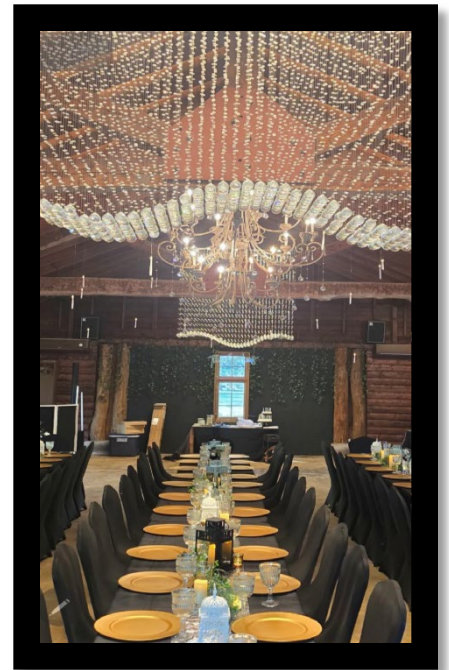

## Crystal Lodge

Our Converted former Girl Scout Lodge now has the dazzle of Crystal bling, rustic antique timbers, massive windows, and full window garage doors letting in plenty of natural light bringing the outside into your event. Open it up for a wide-open feel or it is heated and cooled if you need to close it up for comfort. Accommodation of up to 150 guests (inquire for larger groups with attached banquet tent) and an attached deck overlooking the forest and Clear Creek.